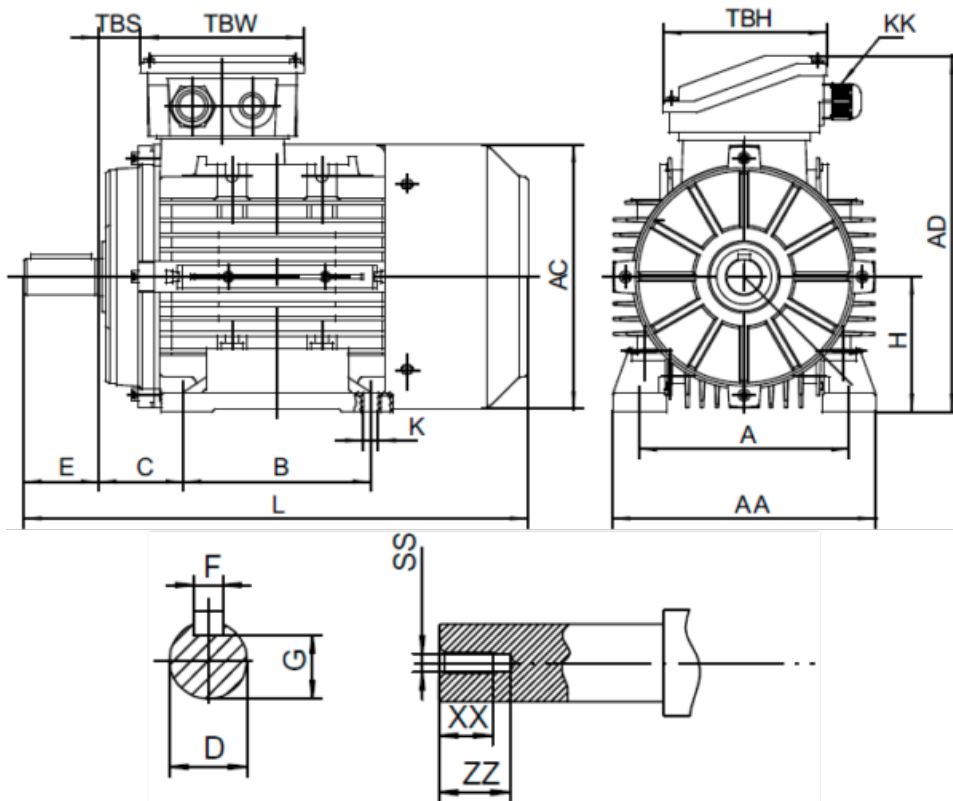

# Data Sheet

Article number: 25160003761240

Description: Kleedrive T2A 801-6 0.37kw 900 rpm UL/CSA  
3x230/400V 50HZ IP55 B3 PTO

## Measures

A = 125	F = 6	TBW = 109
AA = 160	G = 15.5	XX = 16
AC = Ø157	H = 80	ZZ = 21
AD = 214	KK = -	
B = 100	L = 277	
C = 50	SS = M6	
D = Ø19	TBH = 109	
E = 40	TBS = 26.5	